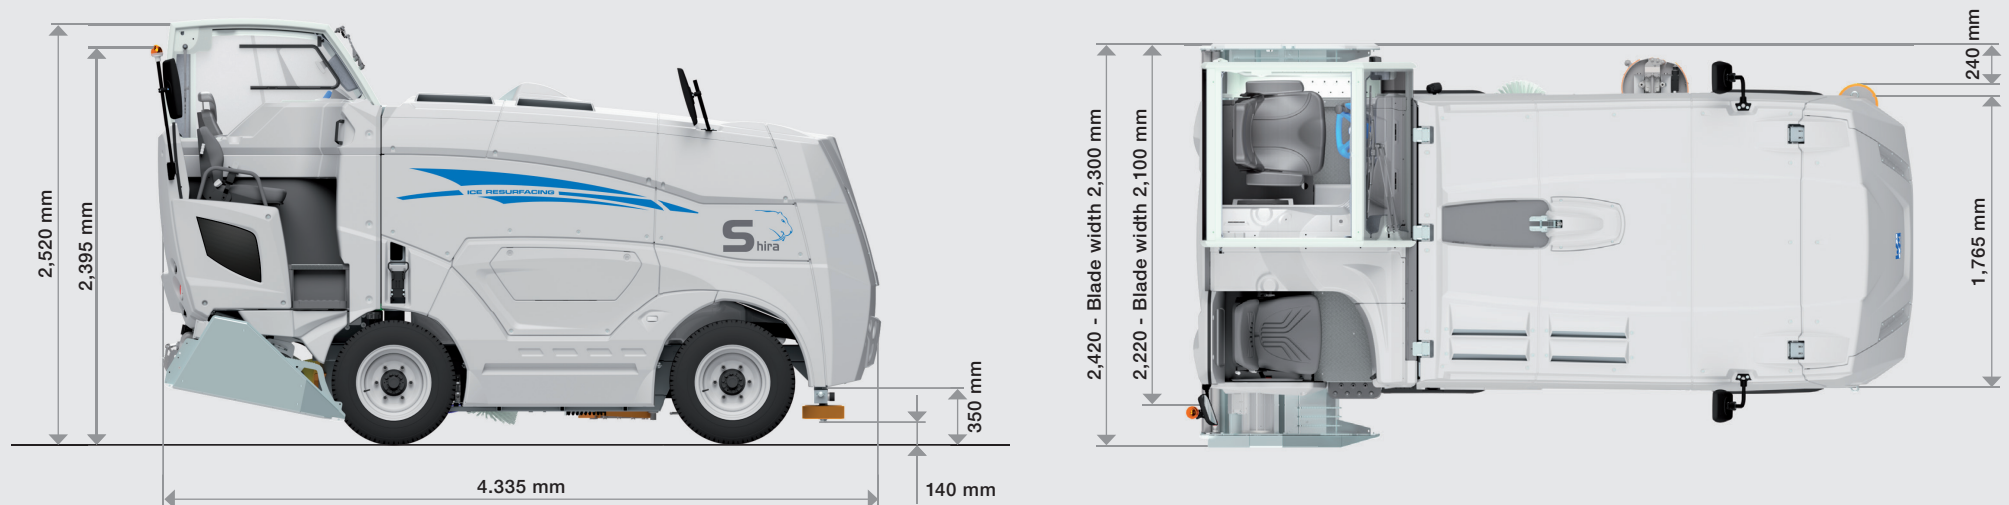

DIMENSIONS