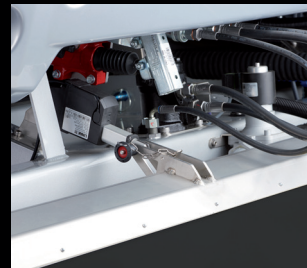

Towel lifter
automatic