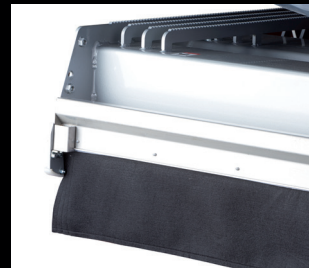

Towel support
standard