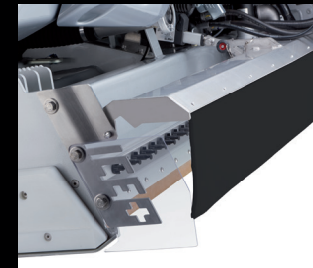

ICEplus Flexi
*Water spraying system
with automatic towel lifter*