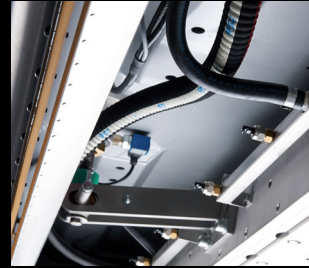

OPTIONALS

Water dosing & wash system

Water pump

Ice wash system
Multijet

Screw conveyor wash
system vertical

Screw conveyor wash
system horizontal

Snow bin
wash system

Water application

Edger
in galvanised steel,
electric height adjustment

OPTIONALS

Overview & security

Side mirror
front left

Side mirror
front right

Heated mirrors

Acoustic distance
warning system front

Front camera