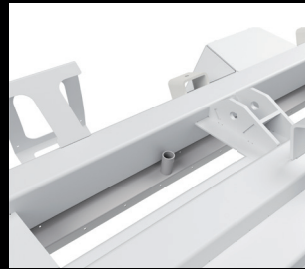

OPTIONALS

Suction system

Suction manifold

Wash system

Screw conveyor wash system vertical

Screw conveyor wash system horizontal

Overview & security

Side mirror front left

Side mirror front right

Comfort

Driver's seat with heated seat
Seat pad

Acquastop valve with time relay

Lighting

Front headlights

Personalization

Custom colour body
Paint, 1 RAL colour

Painting frame & planing unit
Paint, 1 RAL colour

Wrapping

Service

Battery trolley

Battery water filling system
for lead-acid-battery

Spare wheel 14"

Cross-key

Lifting jack with bar 3t