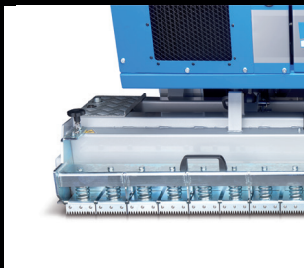

Tool kit

Diagnostic cables
Controller

Diagnostic cable
BMS

Access BMU
Battery-Monitoring-Unit

Accessories

Groove-harrow
for Bavarian Curling