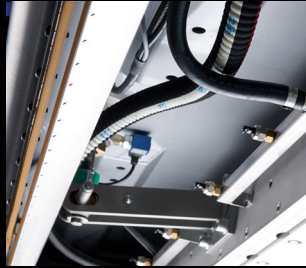

OPTIONALS

Wash system

Ice wash system
Multijet

Screw conveyor wash
system vertical

Screw conveyor wash
system horizontal

Snow bin
wash system

Wheel wash system
co-steering

Water application

Towel support
standard

Towel lifter
automatic

ICEplus
Water spraying system

ICEplus Flexi
Water spraying system
with automatic towel lifter

Water sprayer

Dasher board processing

Edger
made of stainless steel,
spring borne with electric
height adjustment