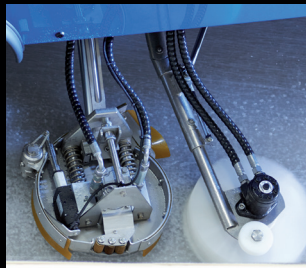

Towel support
standard

Towel lifter
automatic

ICEplus
Water spraying system

ICEplus Flexi
Water spraying system
with automatic towel lifter

Water sprayer

Dasher board processing

Edger
made of stainless steel,
spring borne with electric
height adjustment

Tool set

Assembly tool for nozzles ICEplus

Kit diagnostic cables

Access BMU
Battery-Monitoring-Unit

Attachments for Bavarian Curling

Groove harrow