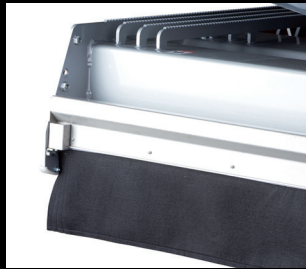

OPTIONALS

Wash system

Ice wash system
Multijet

Screw conveyor wash
system vertical

Screw conveyor wash
system horizontal

Snow bin
wash system

Wheel wash system
co-steering

Water application

Towel support
standard

Towel lifter
automatic

ICEplus
Water spraying system

ICEplus Flexi
Water spraying system
with automatic towel lifter

Water sprayer

Dasher board processing

Edger
made of stainless steel,
spring borne with electric
height adjustment

Driver's seat heating
Seat pad and backrest

Joystick

Radio with
2x 10 cm speakers

Acquastop valve

LED headlights

Tail lights

RGB underbody
illumination

Personalization