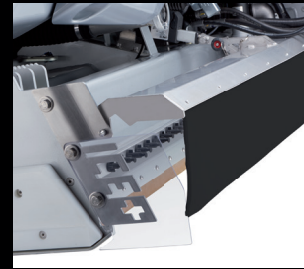

OPTIONALS

Wash system

Ice wash system
Multijet

Screw conveyor wash
system vertical

Screw conveyor wash
system horizontal

Snow bin
wash system

Wheel wash system
co-steering

Water application

Towel support
standard

Towel lifter
automatic

ICEplus
Water spraying system

ICEplus Flexi
Water spraying system
with automatic towel lifter

Water sprayer

Dasher board processing

Edger
made of stainless steel,
spring borne with electric
height adjustment

Driver's seat heating
Seat pad and backrest

Joystick

Radio with
2x 10 cm speakers

Acquastop valve

LED headlights

Tail lights

RGB underbody
illumination

Personalization