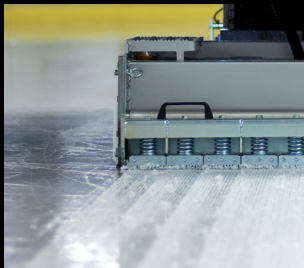

Towel support
standard

Towel lifter
automatic

ICEplus
Water spraying system

ICEplus Flexi
Water spraying system
with automatic towel lifter

Water sprayer

Dasher board processing

Edger
made of stainless steel,
spring borne with electric
height adjustment

Tool set

Assembly tool for nozzles ICEplus

Kit diagnostic cables

Access BMU
Battery-Monitoring-Unit

Attachments for Bavarian Curling

Groove harrow